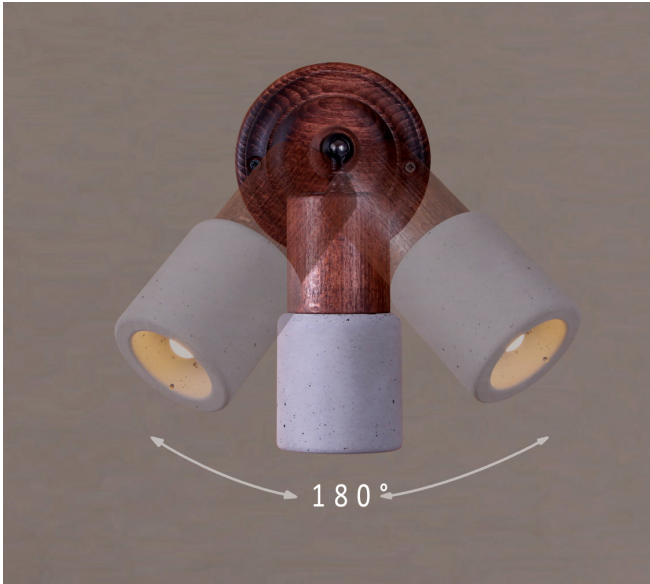

# TOCHI MINI APLİK WLG9M

Designed by Ishi, Tochi Mini Wall, which achieves the balance between the warmth of wood and the simplicity of concrete; It can be used in restaurants, cafes, bars, hotel lobby, rooms, general customer reception and waiting areas, merchandising showcases, information desks, dining tables in residences, countertops and tables in kitchens.

Natural oil, which does not contain harmful compounds, is used in coloring.

Application  
Interior

Mounting Type  
Surface

Product code  
1014

Material  
Concrete  
Wood  
Metal

Wood Color  
Wenge, Antique Oak, Smoked Oak, Jatoba

Concrete Color  
Grey

Metal Cap Color  
Black

Lampholder Type (supplied without light bulb)  
G9, 1xRyret Led G9 (903.465.54) 2.4W 2700K

Dimension

Light Distribution

Weight  
600gr. excluding bulb.

Packaged Size and Weight  
Box size 14x14x30cm Boxed weight 800gr.

Concrete Color  
Grey

Metal Cap Color  
Bronze

Lampholder Type (supplied without light bulb)  
G9, 1xRyet Led G9 (903.465.54) 2.4W 2700K

Dimension

Light Distribution

Weight  
550gr. excluding bulb.

Packaged Size and Weight  
Box size 14x14x30cm Boxed weight 750gr.