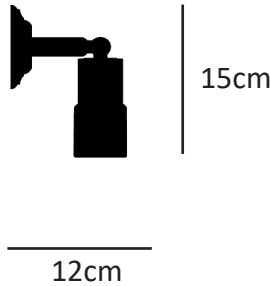

Concrete Color  
Grey

Metal Cap Color  
Black

Lampholder Type (supplied without light bulb)  
G9, 1xRyret Led G9 (903.465.54) 2.4W 2700K

Dimension

Light Distribution

Weight  
600gr. excluding bulb.

Packaged Size and Weight  
Box size 14x14x30cm Boxed weight 800gr.

Concrete Color  
Grey

Metal Cap Color  
Bronze

Lampholder Type (supplied without light bulb)  
G9, 1xRyet Led G9 (903.465.54) 2.4W 2700K

Dimension

Light Distribution

Weight  
550gr. excluding bulb.

Packaged Size and Weight  
Box size 14x14x30cm Boxed weight 750gr.