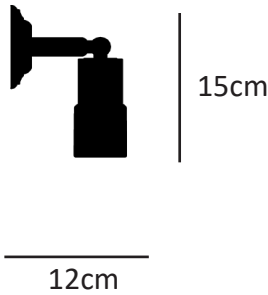

Concrete Color  
Grey

Metal Cap Color  
Black

Lampholder Type (supplied without light bulb)  
G9, 1xRyret Led G9 (903.465.54) 2.4W 2700K

Dimension

Light Distribution

Weight  
600gr. excluding bulb.

Packaged Size and Weight  
Box size 14x14x30cm Boxed weight 800gr.

Concrete Color  
Grey

Metal Cap Color  
Bronze

Lampholder Type (supplied without light bulb)  
G9, 1xRyet Led G9 (903.465.54) 2.4W 2700K

Dimension

Light Distribution

Weight  
550gr. excluding bulb.

Packaged Size and Weight  
Box size 14x14x30cm Boxed weight 750gr.