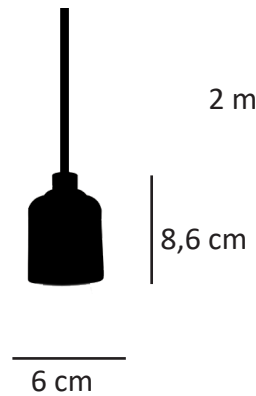

Application
Interior

Mounting Type
Surface

Product code
1004

Material
Concrete
Metal
Textile Cable

Concrete Color
Grey

Metal Cap Color
Black

Cable Color
Black

Lampholder Type
E27, 1xLed E27(supplied without light bulb)

Dimensions

Light Distribution

Product Weight
350gr. excluding bulb.

Packaged Size and Weight
Box size is 14x14x22cm Boxed weight 450gr.