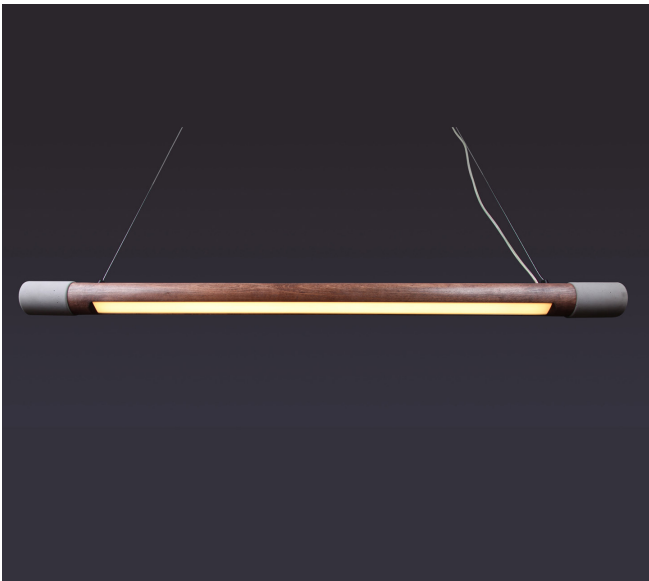

TOCHI LINEER

The Tochi Linear Pendant Lamp, designed by Ishi, which achieves a balance between the warmth of wood and the simplicity of concrete, brings the warmth of wood to its environment.

Natural oil, which does not contain harmful compounds, is used in coloring.

Application
Interior

Mounting Type
Surface

Product code
1018

Material
Concrete

Wood

Metal

Textile Cable

Wood Color
Wenge, Antique Oak, Smoked Oak, Jatoba

Concrete Color
Grey

Metal Cap Color
Black

Cable Color
Brown

Led Source
1xLed 3000K 90cm-22W 120cm-30W 150cm-35W

Dimension

120-150-180cm
Ø 6,5cm

Light Distribution

Weight	Packaged Size and Weight
120cm 2930gr.	11x11x126cm Boxed 4020gr.
150cm 3340gr	11x11x156cm Boxed 4620gr.
180cm 3650gr	11x11x186cm Boxed 5020gr.