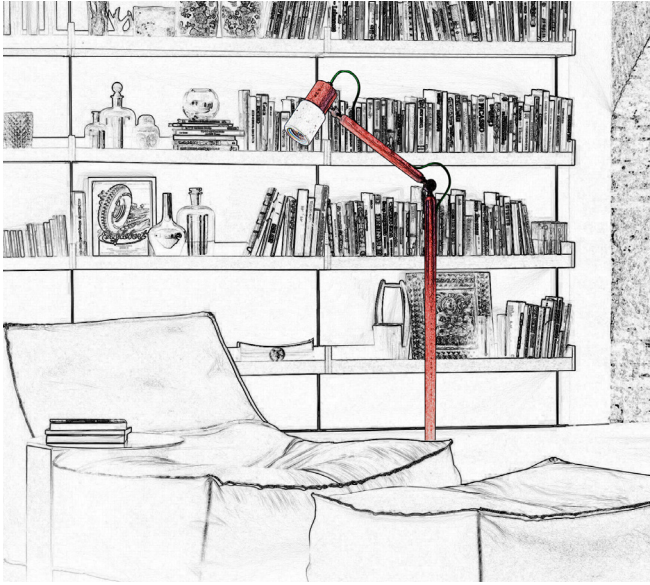

TOCHI LAMBADER FLGU10

Designed by Ishi, Tochi Floor Lamp will add joy to the space it is located, achieving a balance between the warmth of wood and the simplicity of concrete.

Natural oil, which does not contain harmful compounds, is used in coloring.

Application
Interior

Mounting Type
Floor

Product code
1015

Material
Concrete
Wood
Metal
Textile Cable

Wood Color
Wenge, Antique Oak, Smoked Oak, Jatoba

Concrete Color
Grey

Metal Cap Color
Black

Cable Color
Green, Light Brown

Lampholder Type
GU10, 1xLed GU10 (supplied without light bulb)

Dimension

Light Distribution

Weight
4100gr. excluding bulb.

Packaged Size and Weight
Box size 32x32x160cm Boxed weight 7000gr.