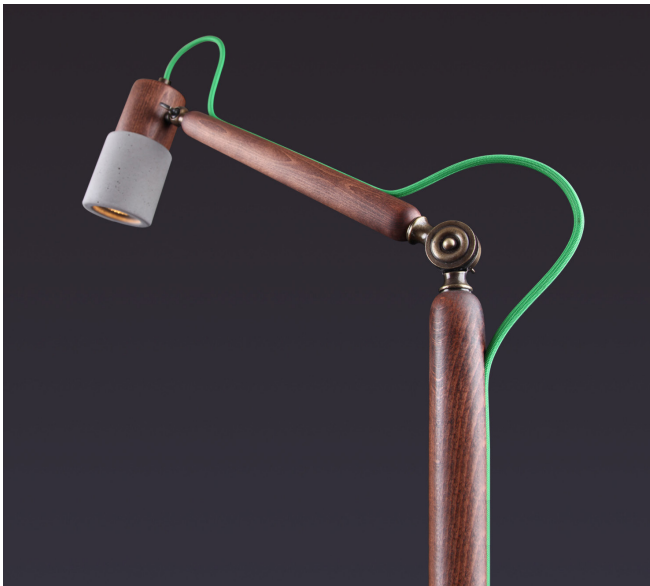

TOCHI LAMBADER FLGU10

Designed by Ishi, Tochi Floor Lamp will add joy to the space it is located, achieving a balance between the warmth of wood and the simplicity of concrete.

Natural oil, which does not contain harmful compounds, is used in coloring.

Application
Interior

Mounting Type
Floor

Product code
1015

Material
Concrete
Wood
Metal
Textile Cable

Wood Color
Wenge, Antique Oak, Smoked Oak, Jatoba

Concrete Color
Grey

Metal Cap Color
Black

Cable Color
Green, Light Brown

Lampholder Type
GU10, 1xLed GU10 (supplied without light bulb)

Dimension

Light Distribution

Weight
4100gr. excluding bulb.

Packaged Size and Weight
Box size 32x32x160cm Boxed weight 7000gr.