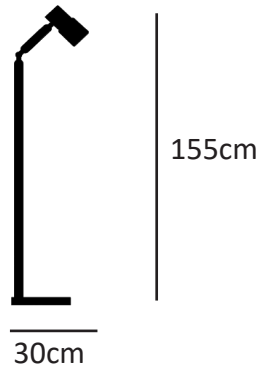

Application
Interior

Mounting Type
Floor

Product code
1015

Material
Concrete
Wood
Metal
Textile Cable

Wood Color
Wenge, Antique Oak, Smoked Oak, Jatoba

Concrete Color
Grey

Metal Cap Color
Black

Cable Color
Green, Light Brown

Lampholder Type
GU10, 1xLed GU10 (supplied without light bulb)

Dimension

Light Distribution

Weight
4100gr. excluding bulb.

Packaged Size and Weight
Box size 32x32x160cm Boxed weight 7000gr.