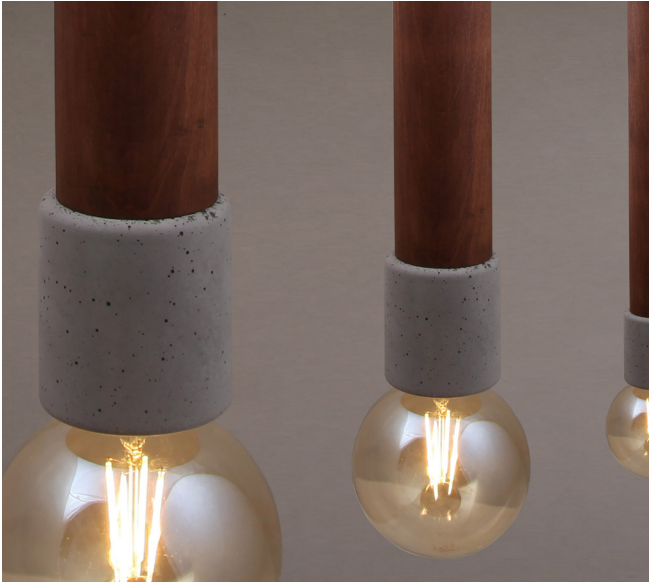

Natural oil, which does not contain harmful compounds, is used in coloring.

Application  
Interior

Mounting Type  
Surface

Product code  
1012

Material  
Concrete

Wood

Metal

Textile Cable

Wood Color  
Wenge, Antique Oak, Smoked Oak, Jatoba

Concrete Color  
Grey

Metal Cap Color  
Black

Cable Color  
Black

Lampholder Type  
GU10, 1xLed GU10 (supplied without light bulb)

Dimension

Light Distribution

Wood Color

Wenge, Antique Oak, Smoked Oak, Jatoba

Concrete Color

Grey

Metal Cap Color

Black

Cable Color

Black