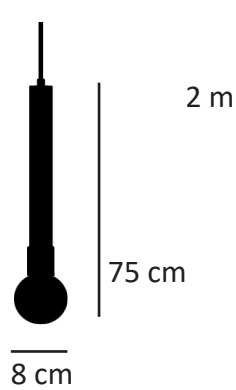

Wood Color  
Wenge, Antique Oak, Smoked Oak, Jatoba

Concrete Color  
Grey

Metal Cap Color  
Black

Cable Color  
Black

Lampholder Type  
E14, 1xLed E14 (supplied without light bulb)

Dimension

Light Distribution

Weight  
2150gr. excluding bulb.

Packaged Size and Weight  
Box size 18x18x80cm Boxed weight 2550gr.