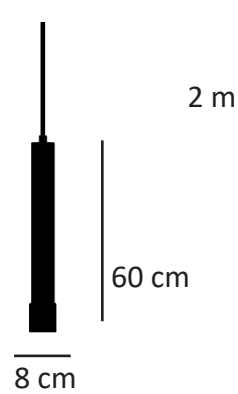

Wood Color  
Wenge, Antique Oak, Smoked Oak, Jatoba

Concrete Color  
Grey

Metal Cap Color  
Black

Cable Color  
Black

Lampholder Type  
GU10, 1xLed GU10 (supplied without light bulb)

Dimension

Light Distribution

Weight  
1930gr. excluding bulb.

Packaged Size and Weight  
Box size 14x14x65cm Boxed weight 2330gr.