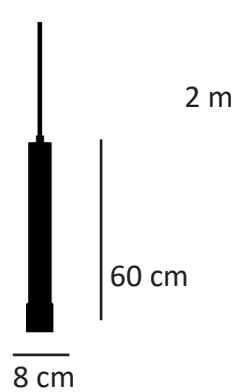

Weight  
1930gr. excluding bulb.

Packaged Size and Weight  
Box size 14x14x65cm Boxed weight 2330gr.

Lampholder Type

E27, 1xLed E27 (supplied without light bulb)

Dimension

Light Distribution

Weight

1970gr. excluding bulb.

Packaged Size and Weight

Box size 14x14x65cm Boxed weight 2370gr.