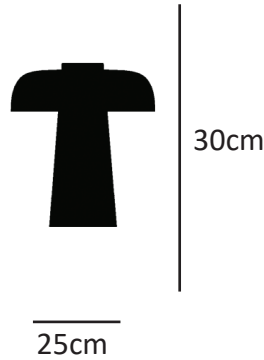

Application
Interior

Mounting Type
Desktop

Product Code
1021

Material
Wood
Metal
Textile Cable

Wood Color
Antiuqe Oak, Black

Metal Cap Color
Texture Black, White

Cable Color
Black, White

Lampholder Type
E14, 2xLed E14 (supplied without light bulb)
4,5W 2700K recommended

Dimension

Light Distribution

Weight
1500gr. excluding bulb.

Packaged Size and Weight
Box size 27x27x33cm Boxed weight 2000gr.