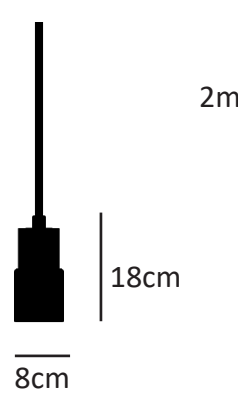

Weight  
930gr. excluding bulb.

Packaged Size and Weight  
Box size 14x14x22cm Boxed weight 1130gr.

Wood Color  
Wenge, Antique Oak, Smoked Oak, Jatoba

Concrete Color  
Grey

Metal Cap Color  
Black

Cable Color  
Black

Lampholder Type  
E27, 1xLed E27 (supplied without light bulb)

Dimension

Light Distribution

Weight  
960gr. excluding bulb.

Packaged Size and Weight  
Box size 14x14x22cm Boxed weight 1160gr.