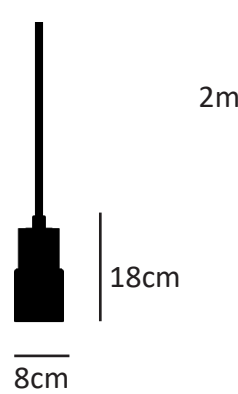

Wood Color  
Wenge, Antique Oak, Smoked Oak, Jatoba

Concrete Color  
Grey

Metal Cap Color  
Black

Cable Color  
Black

Lampholder Type  
GU10, 1xLed GU10 (supplied without light bulb)

Dimension

Light Distribution

Weight  
930gr. excluding bulb.

Packaged Size and Weight  
Box size 14x14x22cm Boxed weight 1130gr.

Weight  
960gr. excluding bulb.

Packaged Size and Weight  
Box size 14x14x22cm Boxed weight 1160gr.