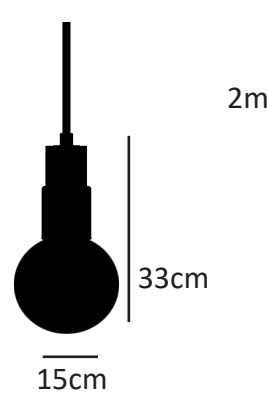

Weight  
930gr. excluding bulb.

Packaged Size and Weight  
Box size 14x14x22cm Boxed weight 1130gr.

Weight  
960gr. excluding bulb.

Packaged Size and Weight  
Box size 14x14x22cm Boxed weight 1160gr.

Concrete Color  
Grey

Metal Cap Color  
Black

Cable Color  
Black

Lampholder Type  
E14, 1xLed E14 (supplied without light bulb)

Dimension

Light Distribution

Weight  
1220gr. excluding bulb.

Packaged Size and Weight  
Box size 18x18x37cm Boxed weight 1600gr.