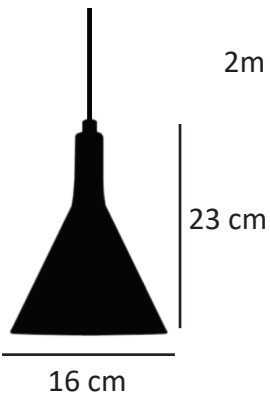

Application
Interior

Mounting Type
Surface

Product code
1001

Material
Concrete
Metal
Textile Cable

Concrete Color
Grey, Brown, White

Metal Cap Color
Black, Other colors are made to order.

Cable Color
Black, Other colors are made to order.

Lampholder Type
GU10, 1 x Led GU10 (supplied without light bulb)
2700K 450 lm bulb is recommended.

Dimensions

Light Distribution

Product Weight
1480gr. excluding bulb.

Packaged Size and Weight
Box size is 22x22x32 cm. Boxed weight 1890 gr.